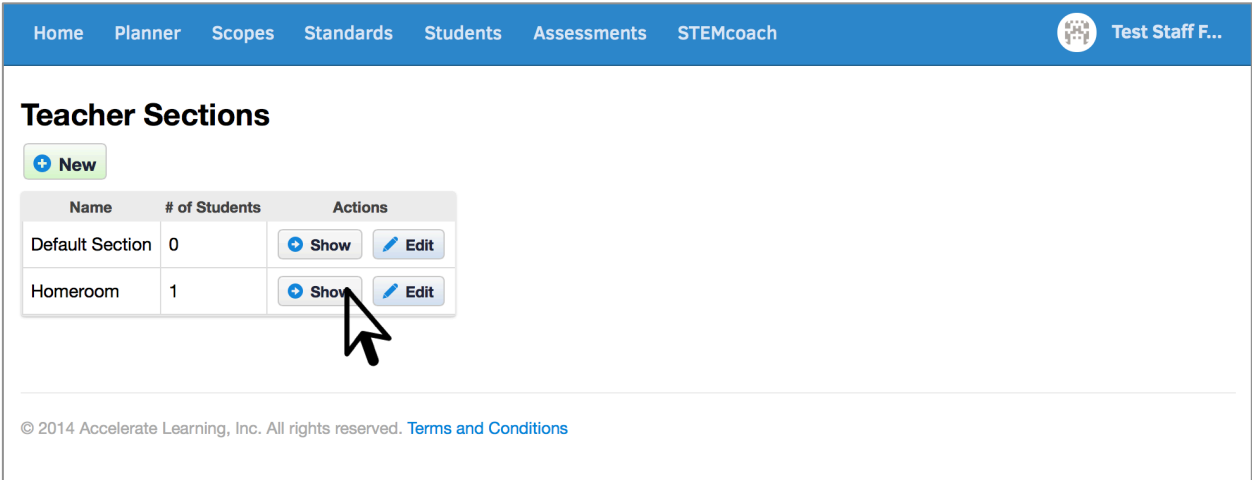

Viewing your Students' Username and Password Information

- 1. After logging into STEMscopes, select **Students** in the top navigation. Then, select one of your teacher sections (groups) by clicking **Show** to view your student details.